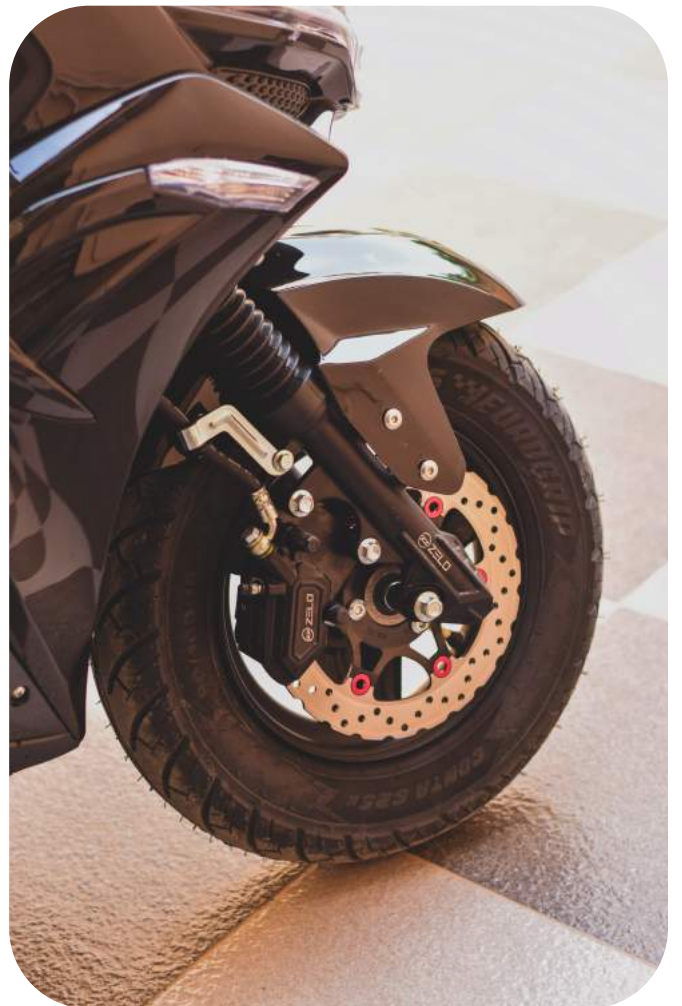

Anytime, **Anywhere.**

140 Kms in one go.

•
*Go the Extra Mile with Zelo
Electric's Long-Lasting Charge*

Zero to full **in 3Hrs.**

•
*Charge up & take off to new
horizons.*

The Hassle Free :
Portable Battery

Unleash your electric freedom

ZAEDEN+ : Technical Specs

Overview

Scooter Dimensions	1970 x 745 x 1165mm
Kerb Weight	75 Kgs
Controller	Aluminium Body 12 Tube
Mileage	60-140 Kms

Available

in 6 color options

Battery & Charger